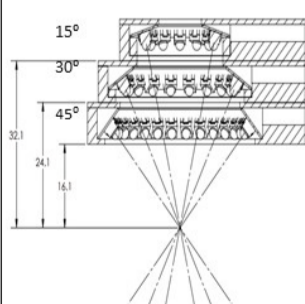

MULTI-ANGLE STACKABLE DEMO KIT DK-AD-LIGHTING-LSQ-V1

Normal Casing	H 16cm X W 33cm X L 46cm
Lighting	36 pcs (Angle: 00, 15, 30, 45, 60, 90) (Size: 33, 45, 51) with Diffuser & Polarizer
Bracket	1 pc
Analogue Controller	3 Set (SD-2000-D1)
Power Supply	1 Set (24V Power Plug & Power Adapter –US/UK/EU)
Extension Cable	3 pcs (EXT-24V-F-3M)

Fitted Diffuser & Polarizer

Application

15 Degrees
Inspect wording

30 Degrees
Inspect crack
or scratches

45 Degrees
Inspect edges

Lighting Working Distance

Come with

Lighting Model & Angle

LSQ-00-033-1-W-24V	LSQ-00-033-1-RGB-24V	LSQ-60-033-1-W-24V
LSQ-15-033-1-W-24V	LSQ-15-033-1-RGB-24V	LSQ-90-033-1-W-24V
LSQ-30-033-1-W-24V	LSQ-30-033-1-RGB-24V	LSQ-60-033-1-R-24V
LSQ-45-033-1-W-24V	LSQ-45-033-1-RGB-24V	LSQ-90-033-1-R-24V
LSQ-00-045-1-W-24V	LSQ-00-045-1-RGB-24V	LSQ-60-045-1-W-24V
LSQ-15-045-1-W-24V	LSQ-15-045-1-RGB-24V	LSQ-90-045-1-W-24V
LSQ-30-045-1-W-24V	LSQ-30-045-1-RGB-24V	LSQ-60-045-1-R-24V
LSQ-45-045-1-W-24V	LSQ-45-045-1-RGB-24V	LSQ-90-045-1-R-24V
LSQ-00-051-1-W-24V	LSQ-00-051-1-RGB-24V	LSQ-60-051-1-W-24V
LSQ-15-051-1-W-24V	LSQ-15-051-1-RGB-24V	LSQ-90-051-1-W-24V
LSQ-30-051-1-W-24V	LSQ-30-051-1-RGB-24V	LSQ-60-051-1-R-24V
LSQ-45-051-1-W-24V	LSQ-45-051-1-RGB-24V	LSQ-90-051-1-R-24V